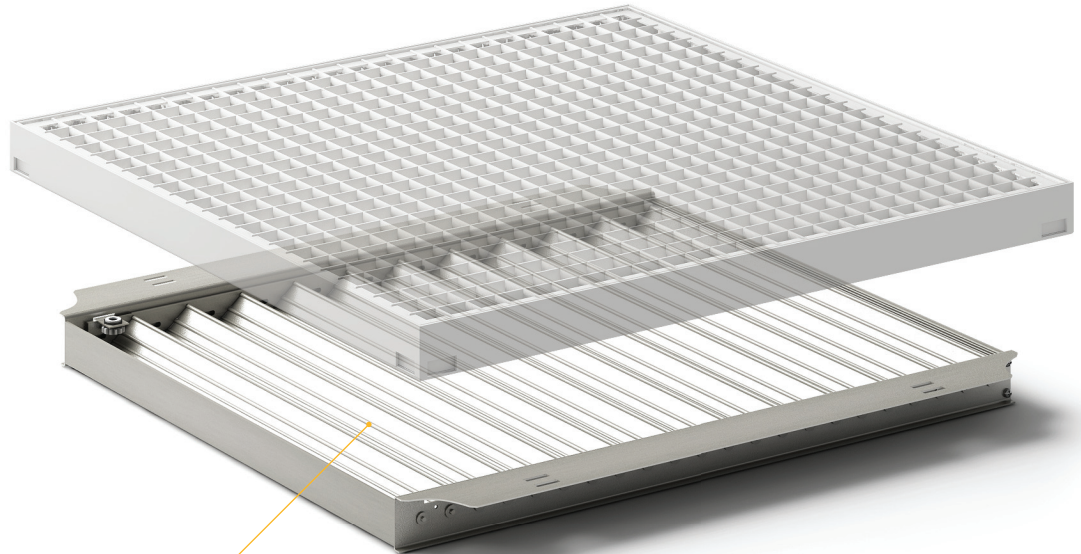

SUBSTRUCTURE

PANELS

TOP LAYERS

ACCESSORIES

Product Sheet

VOLUME REGULATOR

A slat regulator to avoid hot spots and for accurate adjustment of the air flow.

PBS accepts no liability whatsoever for any direct or indirect damages, of any nature whatsoever arising from the information on this product sheet.

Accessories

Grid Regulator

In data centres and rooms where high(er) air speeds and large pressure differences occur under the floor there is a need to be able to adjust the air flow more accurately. PBS provides a volume regulator specially for these situations made of untreated aluminium. Using variable slats the air flow can be accurately adjusted. This regulator can be combined with the VLR, the VLA and the Air Vent.

The regulator is 60 mm high and is attached to the ventilation tile in question with special clamps.